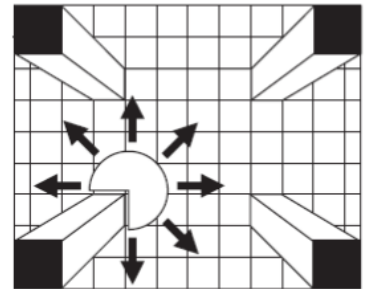

Mirror Placement & Viewing Angles

360° Mirrored Full Dome

The ratio of viewing distance is estimated at one foot of viewing distance for each inch of dome diameter.

90° Mirrored Quarter Dome

180° Mirrored Half Dome

270° Mirrored Corner Dome

Convex Detection Mirror

OfficeEye™ Mirrored Dome