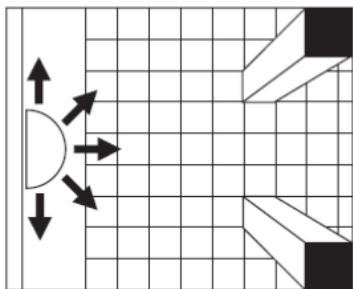

Mirror Placement & Viewing Angles

360° Mirrored Full Dome

The ratio of viewing distance is estimated at one foot of viewing distance for each inch of dome diameter.

90° Mirrored Quarter Dome

180° Mirrored Half Dome

270° Mirrored Corner Dome

Convex Detection Mirror

OfficeEye™ Mirrored Dome