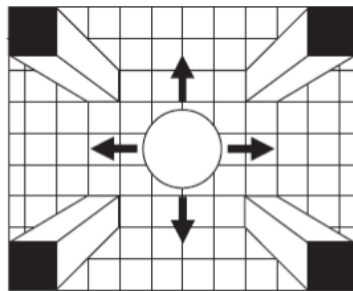

Mirror Placement & Viewing Angles

360° Mirrored Full Dome

The ratio of viewing distance is estimated at one foot of viewing distance for each inch of dome diameter.

90° Mirrored Quarter Dome

180° Mirrored Half Dome

270° Mirrored Corner Dome

Convex Detection Mirror

OfficeEye™ Mirrored Dome