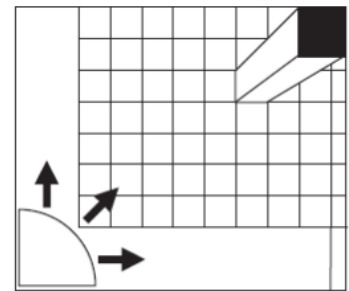

Mirror Placement & Viewing Angles

360° Mirrored Full Dome

The ratio of viewing distance is estimated at one foot of viewing distance for each inch of dome diameter.

90° Mirrored Quarter Dome

180° Mirrored Half Dome

270° Mirrored Corner Dome

Convex Detection Mirror

OfficeEye™ Mirrored Dome